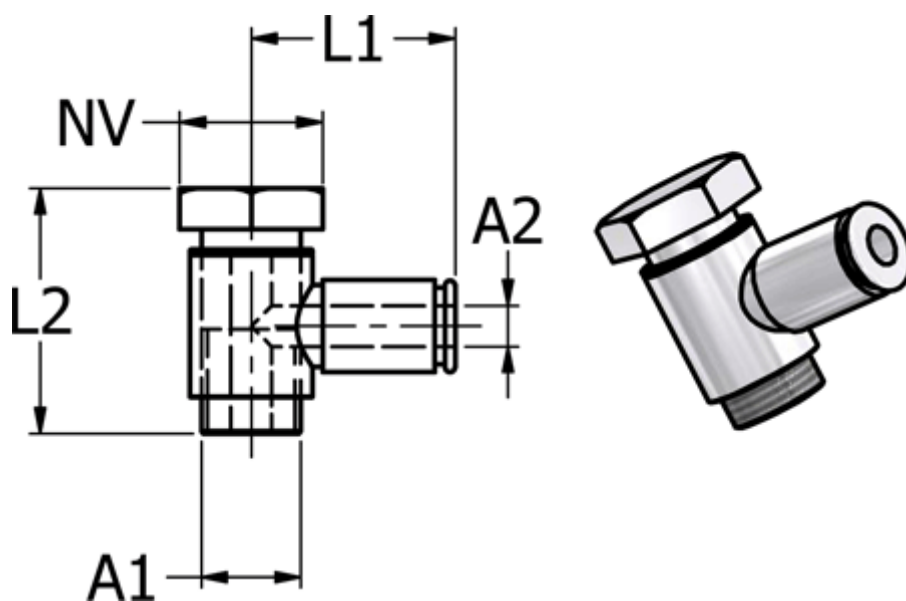

Article number: 5868630055

Description: Metal Push-in fitting 863.005-5, Ø5 / M5
Elbow swivel with FPM O-ring

Measures

Ext. hose diameter A2	= 5
L1	= 19
L2	= 17.5
NV	= 8
Thread A1	= M5